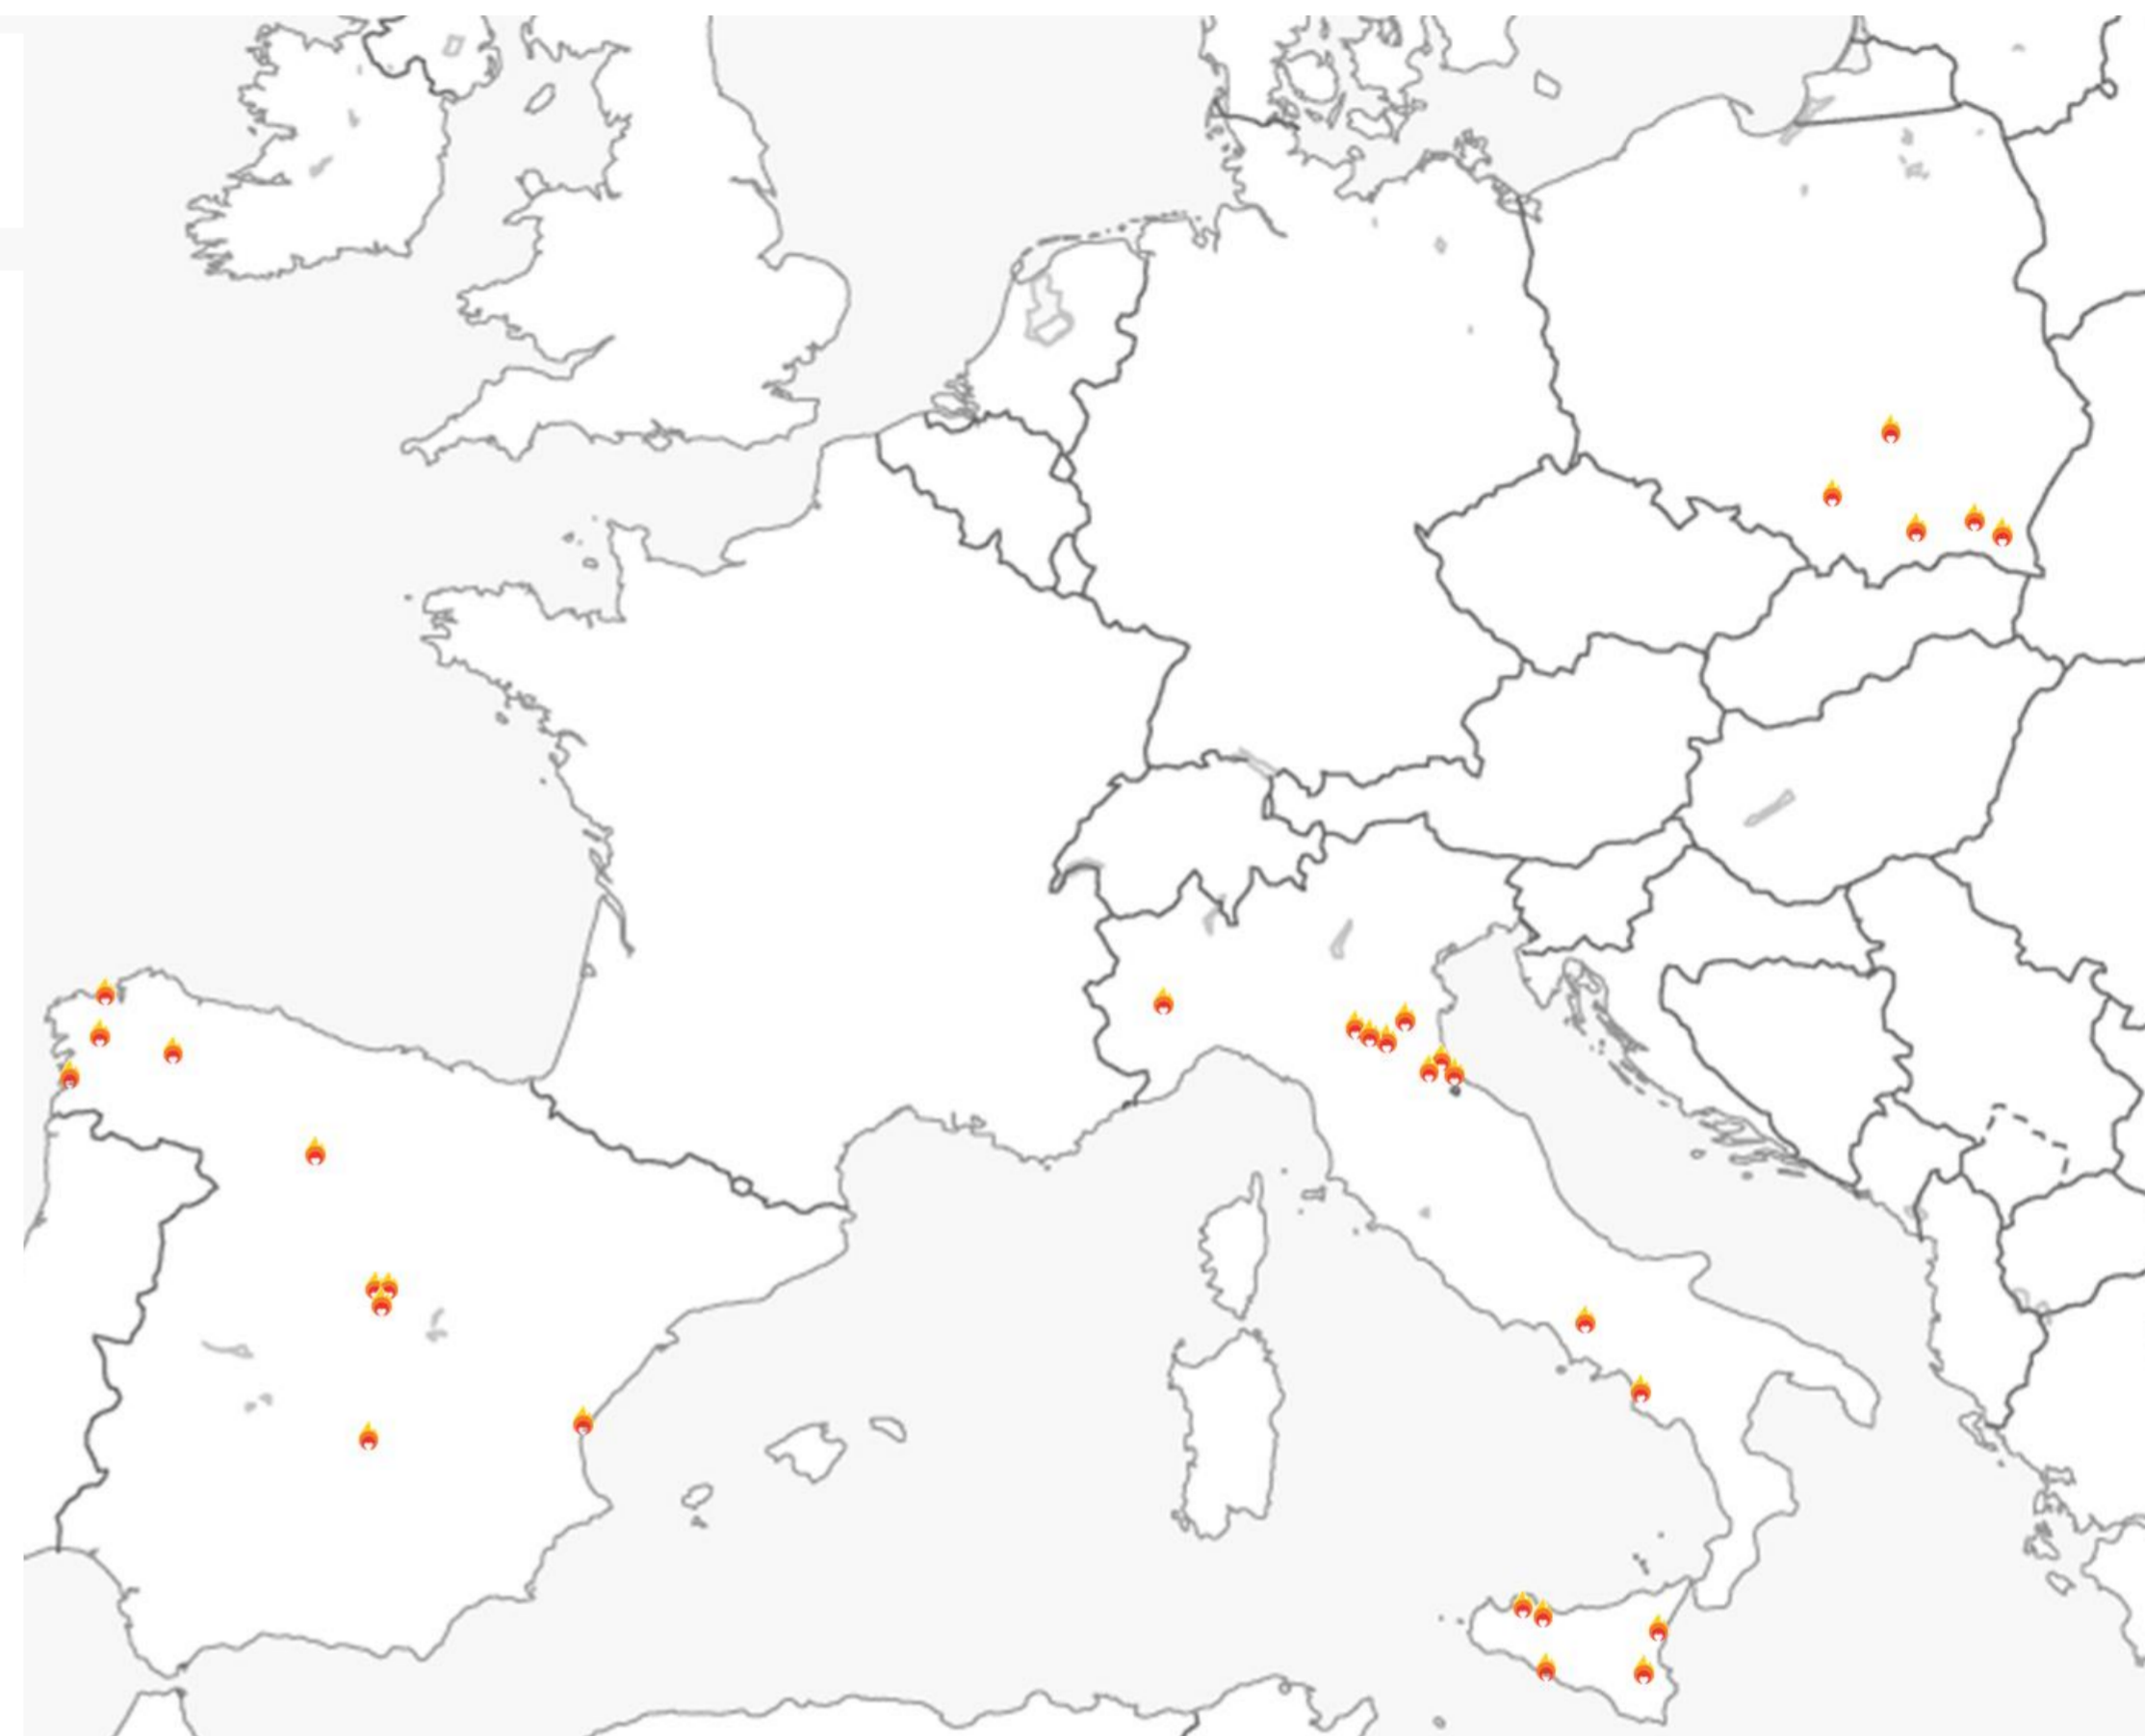

# Monthly summary: February 2020

ITALY

Center February 2020

- #Ferrara ●
- #Bologna ●
- #Rimini ●
- #Ravenna ●
- #Cotignola ●
- #Reggio Emilia ●
- #Baggiovara ●
- #Torino ●
- #Maddaloni ●
- #Catania ●
- #ARNAS Civico ●
- #Agrigento ●
- #AOU Giaccone ●
- #Siracusa ●

SPAIN

Center February 2020

- #Madrid HCS ●
- #Madrid La Paz ●
- #Madrid Gregorio Marañón ●
- #Vigo ●
- #Lugo ●
- #Santiago de Compostela ●
- #Valencia ●
- #Ciudad Real ●
- #Valladolid ●

POLAND

Center February 2020

- #Nowy Sącz ●
- #Sanok ●
- #Oświęcim ●
- #Krosno ●
- #Pińczów ●

**The monthly target is 4 patients/center**

- ≥ 5 patients
- 4 patients
- ≤ 3 patients